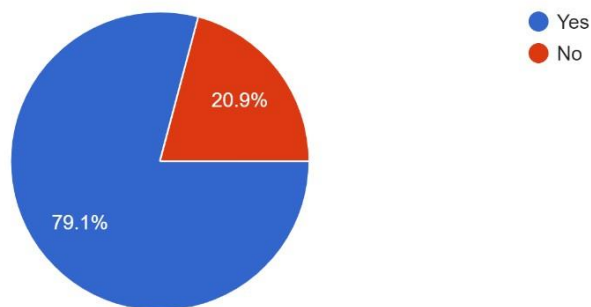

Do you think you will be able to link classroom teaching with real life problems in business/ work

513 responses