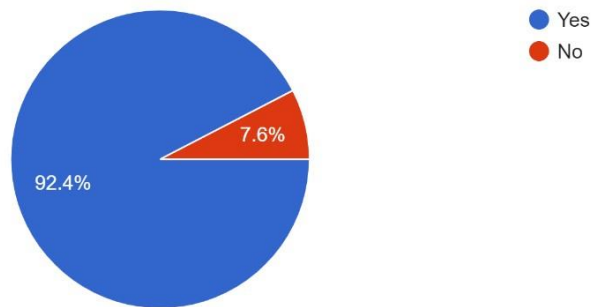

# Exit Poll for the batch 2018-2019 analyzed

## Responses:

In your years at Jai Hind as a student do you think you have grown: academically and holistically

513 responses

Do you think you will be able to link classroom teaching with real life problems in business/ work