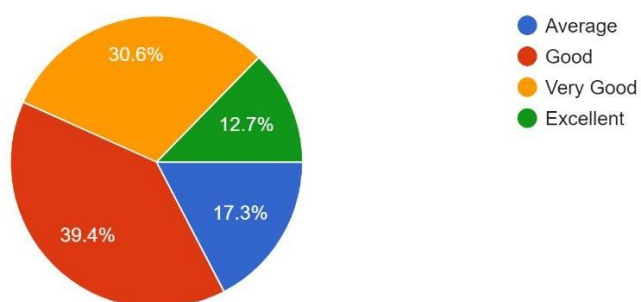

The curriculum was relevant

513 responses