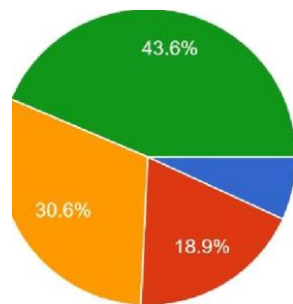

### The functioning of Placement Cell is satisfactory

496 responses

- @ Average
- 4#GOOD
- ' Very Good
- @ Excellent

### Overall Experience At Jai Hind college

509 responses

- @ Average
- @ Good
- ' Very Good
- @ Excellent